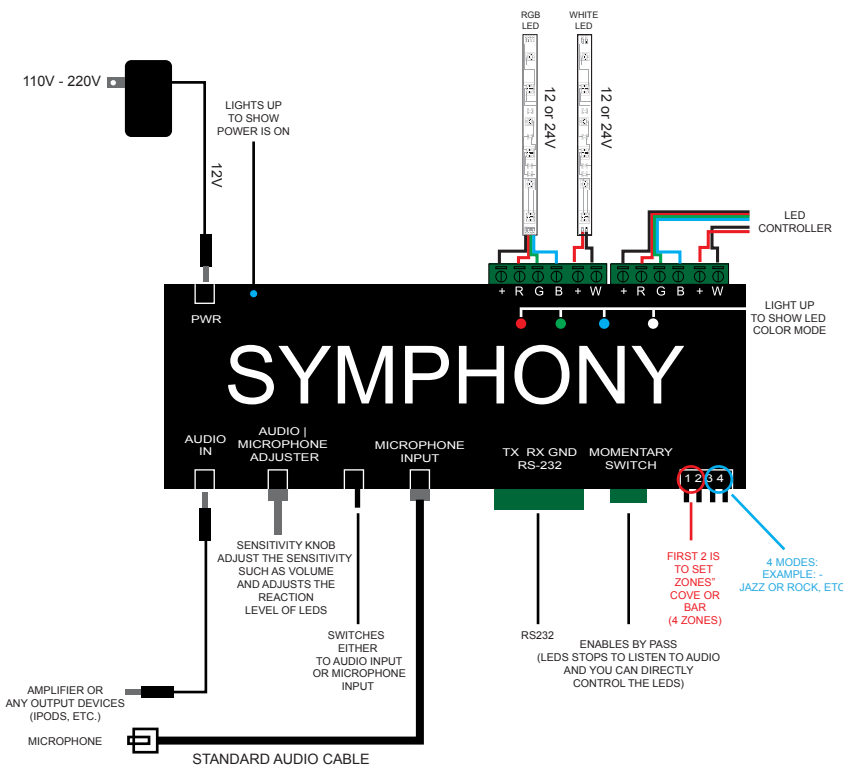

### FEATURES

- No programming is required
- Ability to be controlled via rs232 serial commands
- 2 types of music inputs, line level in and detachable microphone
- Closed contact control for on and off operation
- Can be used with most industry RGB LED controllers
- Pre-addressed for different movie genre - horror, action, comedy and or concert shows, etc.
- Pre-addresses for a variety of music - classical, rock , pop, theatrical etc.
- Musical light show for your commercial or residential establishment
- Our solutions make it possible to increase the sustainability of soothing environments.

### PRODUCT FEATURES

- 12V input
- Ability to control LED from 1-300
- Epic microphone technology
- 3.5mm stereo plug in input for line level and microphone

Specifier's Reference

Project

Type

Model No.

Comments or Special Instructions

The EPIC SYMPHONY is a music interface that analyzes a variety of frequencies and controls LED channels accordingly. The symphony is completely controllable via RS232.

### SYMPHONY RS-232 COMMANDS

| CMD | MODE               |
|-----|--------------------|
| zr  | Rock               |
| zt  | Techno             |
| zc  | Classic            |
| zj  | Jazz               |
| zs  | R & B              |
| ze  | EQ                 |
| za  | Action             |
| zl  | Romance            |
| zf  | Comedy             |
| zh  | Horror             |
| zb  | Bypass             |
| qa  | Bass - red         |
| qb  | Bass - green       |
| qc  | Bass - blue        |
| qd  | Bass - white       |
| qe  | Mid - red          |
| qf  | Mid - green        |
| qg  | Mid - blue         |
| qh  | Mid - white        |
| qi  | Vocal Low - red    |
| qj  | Vocal Low - green  |
| qk  | Vocal Low - blue   |
| ql  | Vocal Low - white  |
| qm  | Vocal High - red   |
| qn  | Vocal High - green |